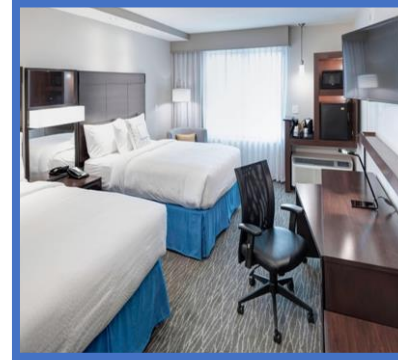

[Book Room Now](#)

***4 Miles from the Event Center**

Courtyard Plano
\$119-\$129

[Book Room Now](#)

***10 Miles from the Event Center**

Towne Place Suites McKinney
\$109 * Breakfast Included

[Book Rooms Now](#)