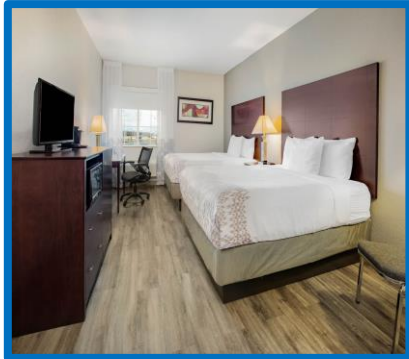

La Quinta Inn & Suites McKinney

$159 *Breakfast Included

[Book Rooms Now](#)

*3 Miles from the Event Center