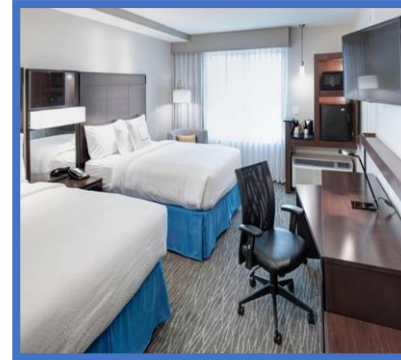

Courtyard Plano

$119-$129

SOLD OUT

*10 Miles from the Event Center