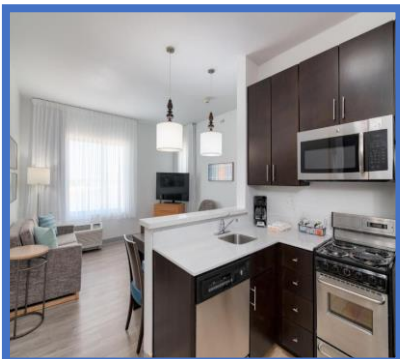

SOLD OUT

*10 Miles from the Event Center

Towne Place Suites McKinney

\$109 * Breakfast Included

SOLD OUT

*4 Miles from the Event Center

Home2 Suites Plano

\$139-\$149 *Breakfast Included