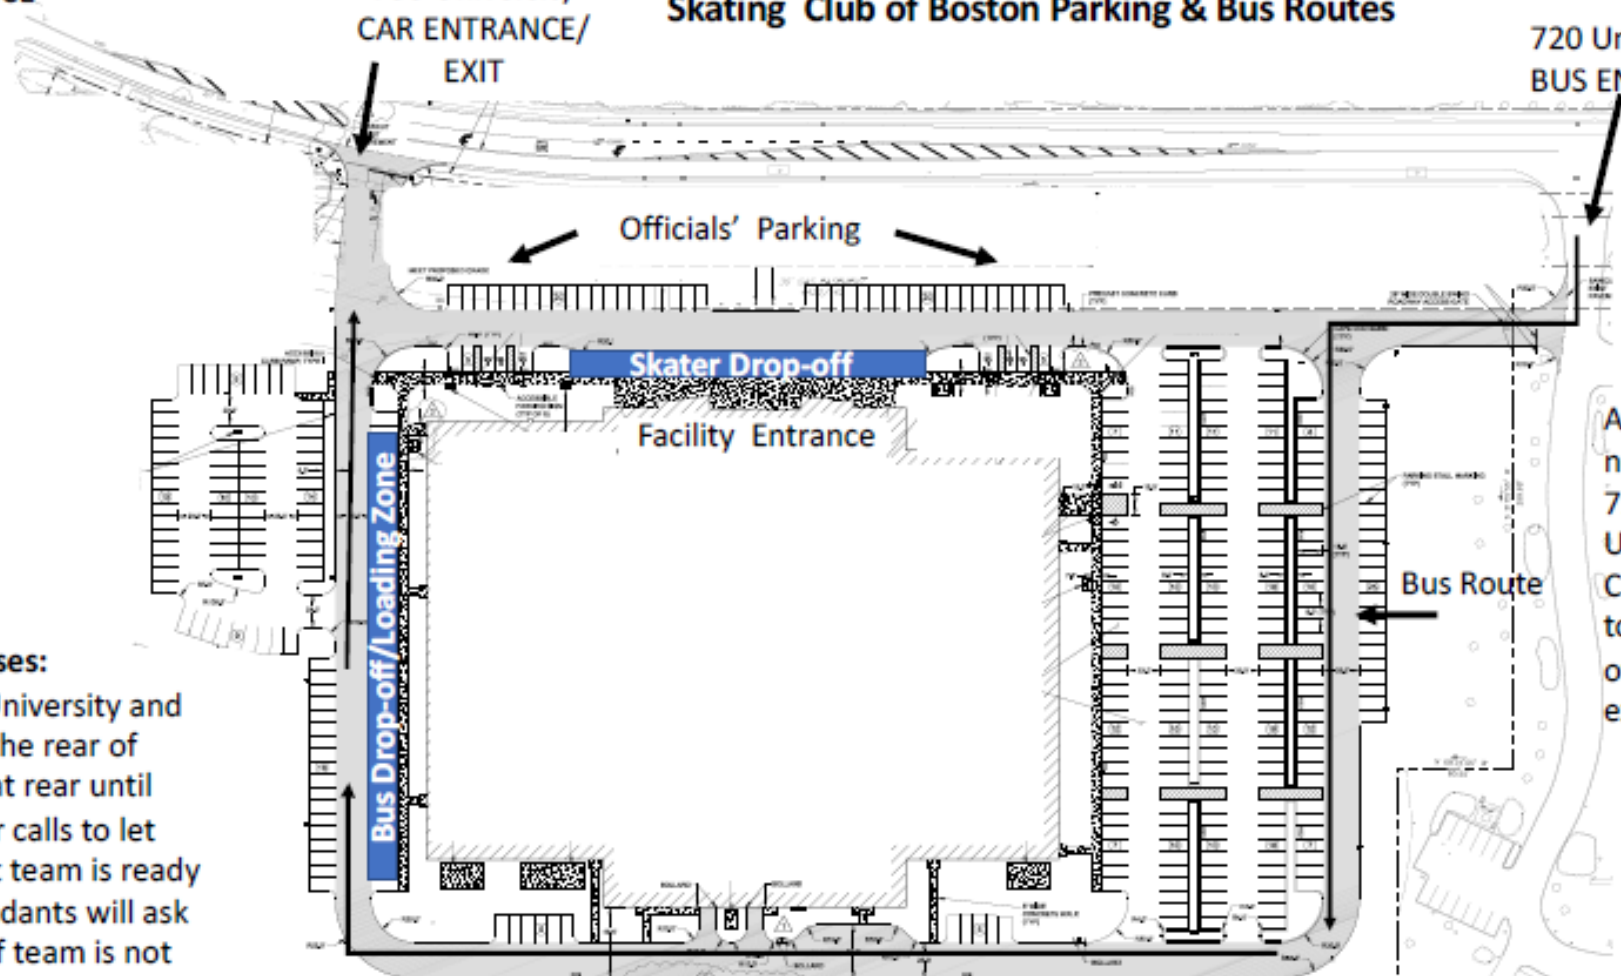

846 University
CAR ENTRANCE/
OVERFLOW

750 University
CAR ENTRANCE/
EXIT

Skating Club of Boston Parking & Bus Routes

720 University
BUS ENTRANCE

Notes for Busses:

Enter at 720 University and drive around the rear of facility. Wait at rear until team manager calls to let you know that team is ready to load. Attendants will ask you to circle if team is not there.

Absolutely no parking at 720 University. Cars may be towed at owner's expense.