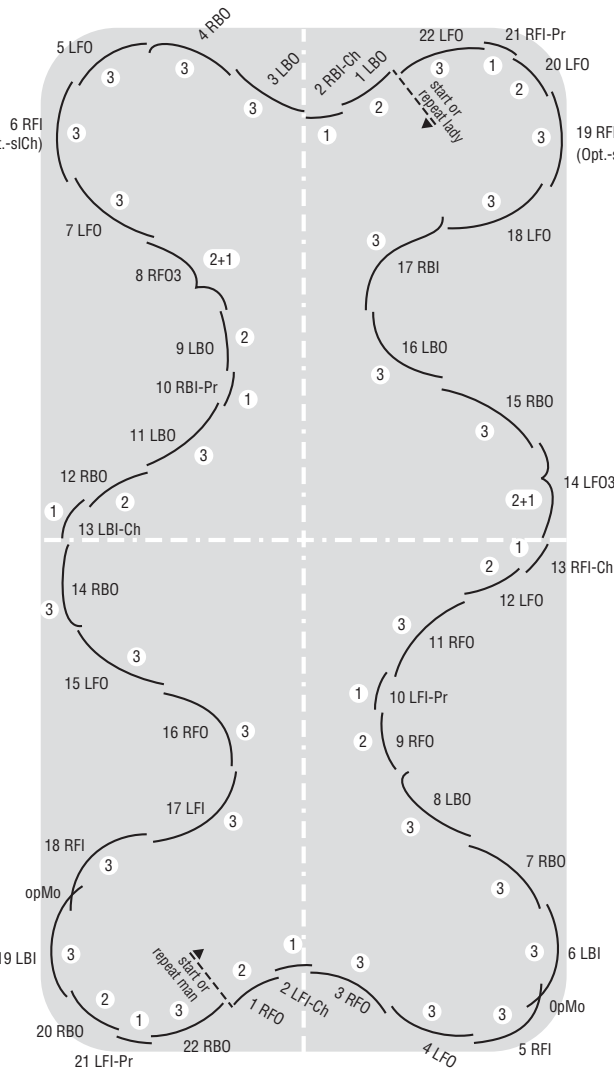

U.S. FIGURE SKATING BRONZE DANCE JUDGING FORM WILLOW WALTZ

Test is (please circle):

Standard (WIW) or Standard Solo (ZWI); Adult (AWI) or Adult Solo (AZWI); Masters (MWI) or Masters Solo (MZWI)

Candidate's Name _____ Member # _____

Candidate's Club _____

Host Club _____ Date _____

Number of Patterns: 2
Pattern: Set

Technique: accuracy, placement, unison, form, cleanness, and sureness

Timing/Expression: correct timing, expression of the character of the music

	MARK	COMMENTS	
Technique			
Timing/Expression			
Total		Pass	Retry

Passing Average

Passing Total

Standard or Standard Solo

2.7

5.4

Adult or Adult Solo

2.6